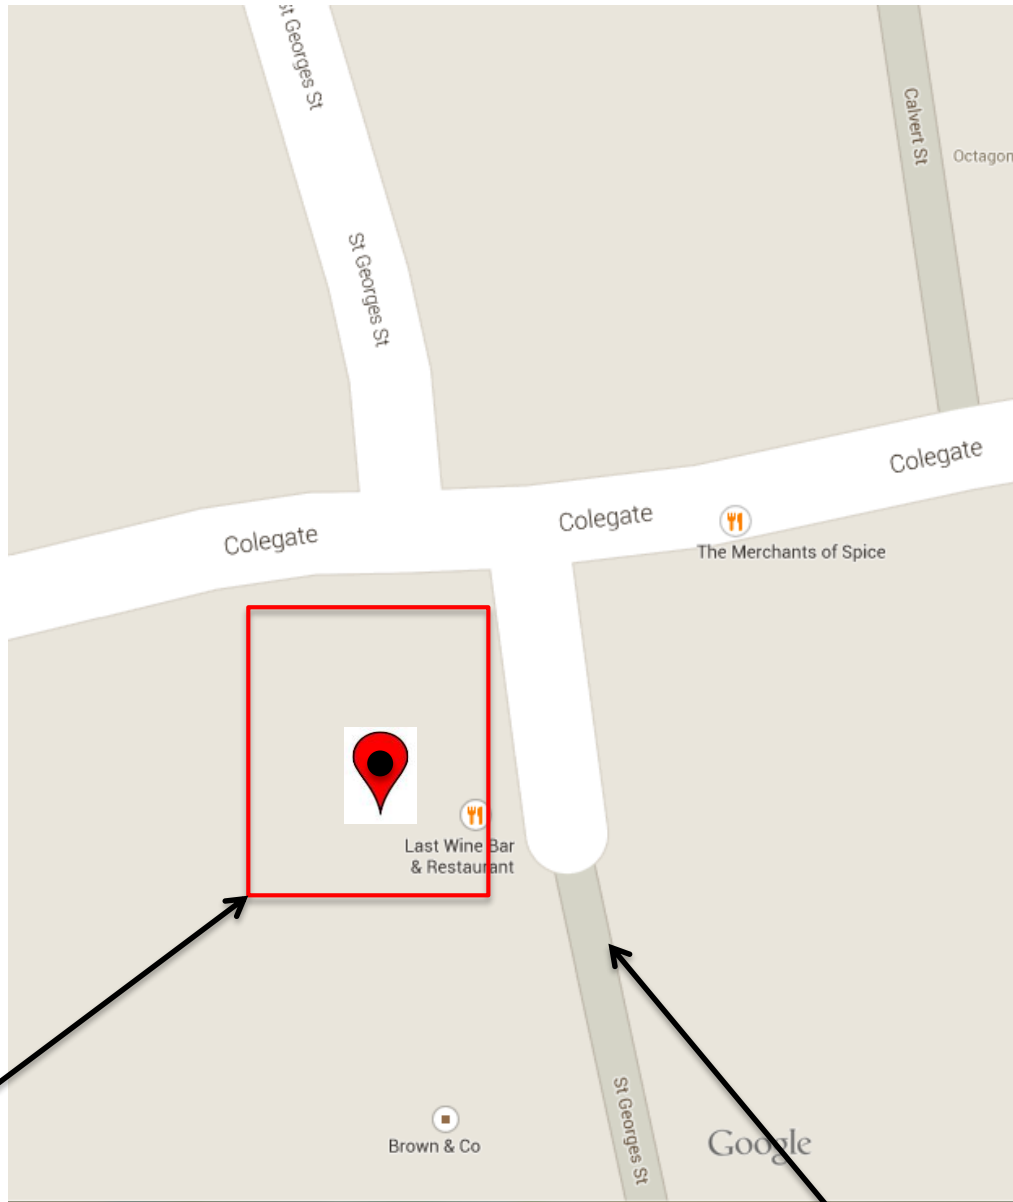

**Address:**  
Cost Centre Services  
1 & 2 Merchants Court  
St Georges Street  
Norwich  
NR3 1AB

**Telephone:**  
0345 450 1446

**Car Parks near Cost Centre Services:**

 **St Andrews Car Park:** Duke Street, NR3 3AT  
Multi story car park

 **Colegate Car Park:** Golden Dog Lane, NR3 1HS  
Pay and Display car park

 **Muspole Street:** NR3 1DJ,  
Parking available on road (meters)

 **Colegate:**  
Parking available on road (meters)

**Our Location:** NR3  
1AB

**Walkway to Colegate  
Road**

Courtyard

Pedestrianised

Cost Centre Services is located through the arch that is beside the 'Last Wine Bar'. Once through the arch Cost Centre Services office is to the right.