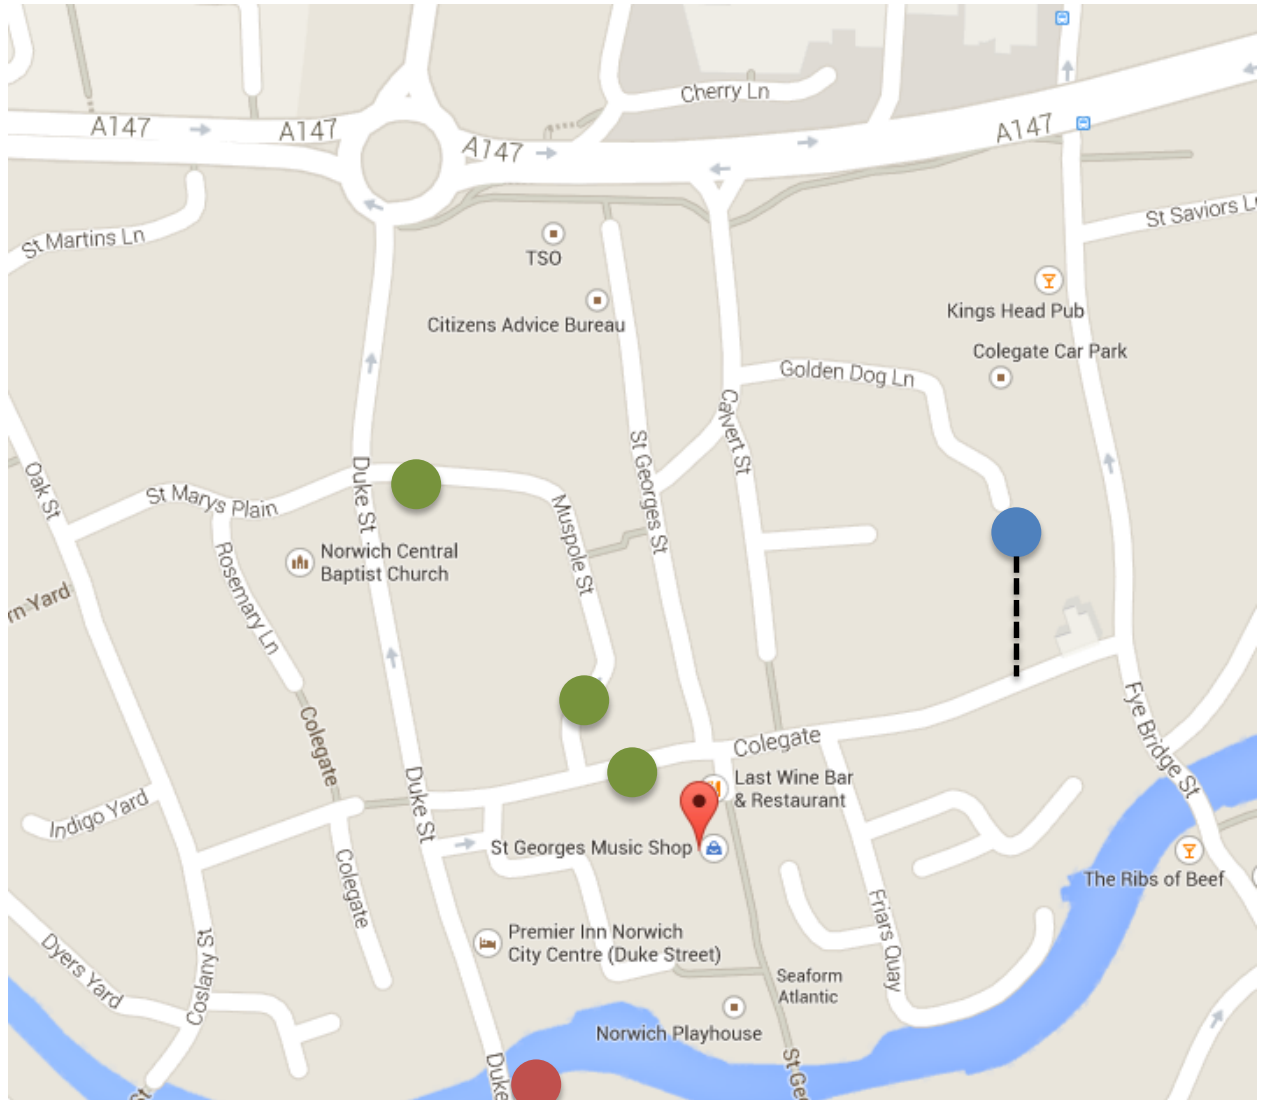

**Address:**  
Cost Centre Services  
1 & 2 Merchants Court  
St Georges Street  
Norwich  
NR3 1AB

**Telephone:**  
0345 450 1446

**Car Parks near Cost Centre Services:**

 **St Andrews Car Park:** Duke Street, NR3 3AT  
Multi story car park

 **Colegate Car Park:** Golden Dog Lane, NR3 1HS  
Pay and Display car park

 **Muspole Street:** NR3 1DJ,  
Parking available on road (meters)

 **Colegate:**  
Parking available on road (meters)

**Our Location:** NR3  
1AB

**Walkway to Colegate  
Road**

Courtyard

Pedestrianised

Cost Centre Services is located through the arch that is beside the 'Last Wine Bar'. Once through the arch Cost Centre Services office is to the right.